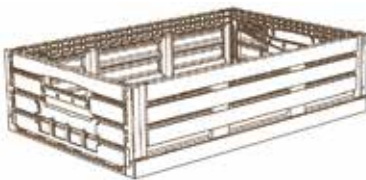

# Wood look RPC - EU range

The new generation RPC brings a softer look, while meeting sustainable criteria

- Replace traditional wood crates with our new RPC's for a sustainable and hygienic solution
- Robust product protection during transportation
- Foldable and stackable to maximize truck and store space
- Active Lock system for more efficient and ergonomic use
- Long lasting crates provide great cost savings over disposable material
- Extra light weight for handling without the hassle of splinters or wires
- Environmentally friendly, fully recyclable
- Maintaining the sanitation within the current standard process

# Wood look RPC - Technical Details

4316

6411

6416

6419

6422

Type	External Dimensions (L x W x H) cm	Internal Dimensions (L x W x H) cm	Weight kg	Load capacity/ unit kg	Volume liter
6411	60 x 40 x 11.3	57.2 x 37.2 x 10.6	1.3	10	22.62
6416	60 x 40 x 16.3	57.2 x 37.2 x 15.6	1.6	15	33.2
6419	60 x 40 x 18.8	57.2 x 37.2 x 18.1	1.8	20	38.6
6422	60 x 40 x 21.7	57.2 x 37.2 x 21.1	2.0	20	44.8
4316	40 x 30 x 16.3	37.2 x 27.2 x 15.5	1.0	10	15.8