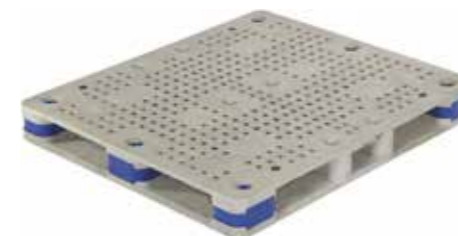

Can Pallet - 3 sizes

Specifications

More info?

1211	
External	1250 x 1180 x 130 mm
Weight	23 kg
Loading quantities	400 units per truck
Base	5 runners
1311	
External	1300 x 1120 x 140 mm
Weight	22 kg
Loading quantities	400 units per truck
Base	5 runners
1411	
External	1420 x 1120 x 140 mm
Weight	25 kg
Loading quantities	360 units per truck
Base	5 runners