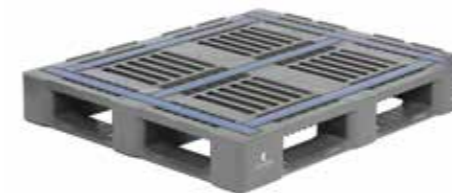

Loading quantities depend on the particular market in which eLog operates.

CR3-5 ECO 1210

Specifications

More info?

External	1200 x 1000 x 160 mm
Weight	25 kg
Loading capacity	1400 kg in rack
Loading quantities	390 units per truck
Base	5 runners
Deck	5 mm rims
	anti slip
Metal re-inforced	yes